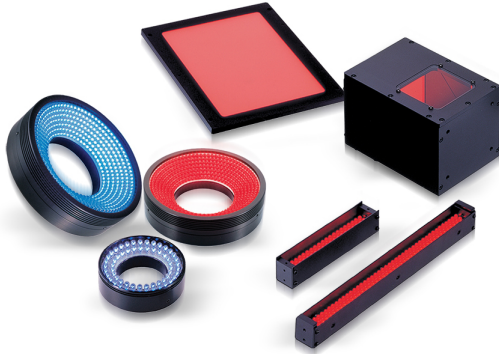

3rd party accessories

95A906117

5 Meter AI Extension Cable, C5 connector
(LC5S-C5)

5 METER AI EXTENSION CABLE, C5 CONNECTOR (LC5S-C5)

OVERVIEW

TECHNICAL FEATURES

Application

Description