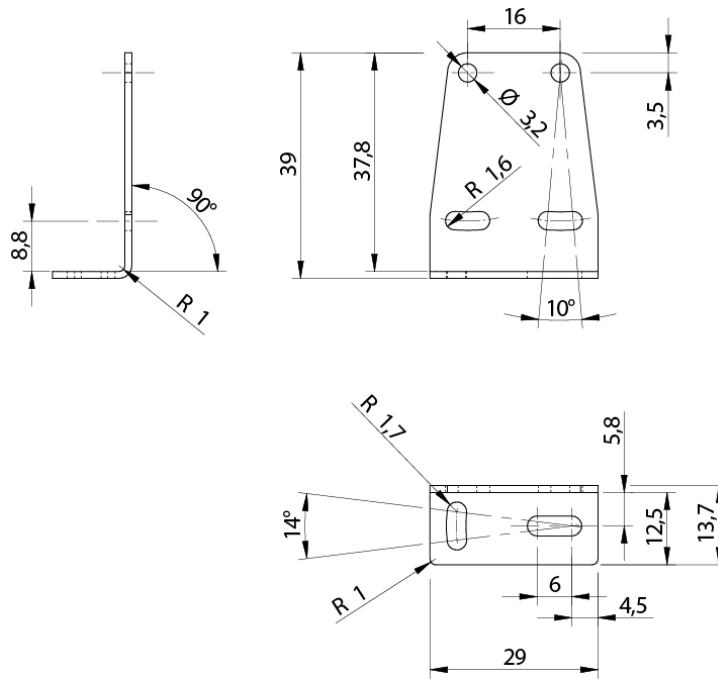

ST

ST 101

L shape vertical fixing bracket

TECHNICAL FEATURES

Application

Description

L shape vertical mounting bracket

Usable with

Can be used only for cable or pig-tail exit models

Functions

QM / QF sensors

OTHERS

Dimensions

**Datasensing
S.r.l.**

Strada S.Caterina, 235
41122 Modena (MO)
Tel. 059 420411
Fax 059 253973
E-mail
info@datasensing.com