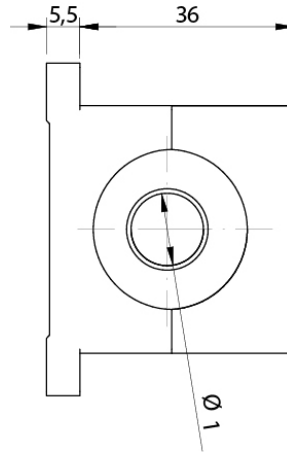

ST

ST 04

M12 swing fixing bracket

TECHNICAL FEATURES

Application

Description

Plastic swing bracket for M12 cylindrical sensors

Usable with

Accessories suitable for M12 cylindrical sensors

Installation

Mounting with M4 screws

Functions

M12 sensors

OTHERS

Dimensions

**Datasensing
S.r.l.**