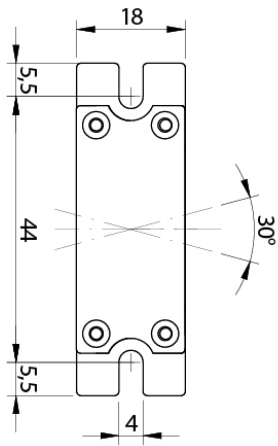

ST

ST 04

M12 swing fixing bracket

TECHNICAL FEATURES

Application

Description

Plastic swing bracket for M12 cylindrical sensors

Usable with

Accessories suitable for M12 cylindrical sensors

Installation

Mounting with M4 screws

Functions

M12 sensors

OTHERS

Dimensions

**Datasensing
S.r.l.**