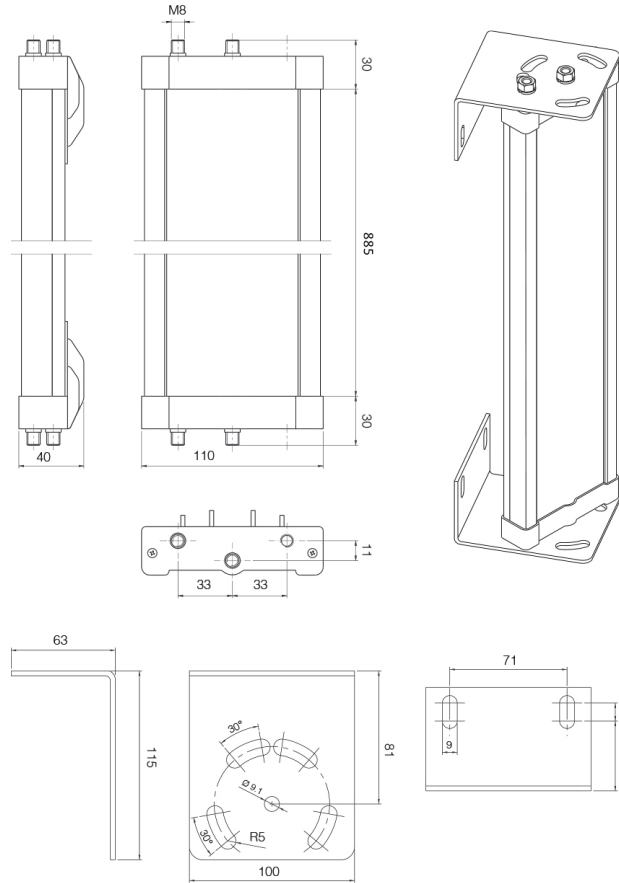

**Datasensing
S.r.l.**

Strada S.Caterina, 235
41122 Modena (MO)
Tel. 059 420411
Fax 059 253973
E-mail
info@datasensing.com

**date of
printing**
14/05/2026
17:09:38