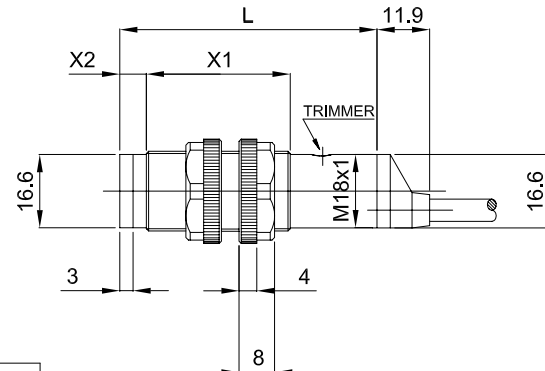

AC AXIAL VERSION

	MODELS	
	with trimmer	without trimmer
X1	52	42
L	75	65

M12 CONNECTOR

RADIAL VERSION

	MODELS		
	mod. B	mod. F/G	other models
L	19.5	20.5	16.5

DC AXIAL VERSION

	MODELS		
	without trimmer	with trimmer (except mod. B)	mod. B
L	55	65	68
X1	32	42	42
X2	3	3	6

M12 CONNECTOR

FIBRE OPTIC VERSION

mm