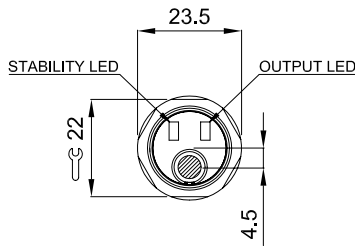

AC AXIAL VERSION

	MODELS	
	with trimmer	without trimmer
X1	52	42
L	75	65

M12 CONNECTOR

RADIAL VERSION

	MODELS		
	mod. B	mod. F/G	other models
L	19.5	20.5	16.5

DC AXIAL VERSION

	MODELS		
	without trimmer	with trimmer (except mod. B)	mod. B
L	55	65	68
X1	32	42	42
X2	3	3	6

M12 CONNECTOR

FIBRE OPTIC VERSION

mm