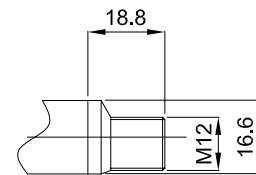

AC AXIAL VERSION

	MODELS	
	with trimmer	without trimmer
X1	52	42
L	75	65

M12 CONNECTOR

RADIAL VERSION

	MODELS		
	mod. B	mod. F/G	other models
L	19.5	20.5	16.5

DC AXIAL VERSION

	MODELS		
	without trimmer	with trimmer (except mod. B)	mod. B
L	55	65	68
X1	32	42	42
X2	3	3	6

M12 CONNECTOR

FIBRE OPTIC VERSION

mm