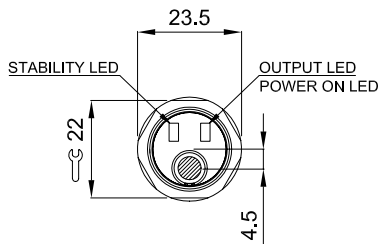

AC AXIAL VERSION

	MODELS	
	with trimmer	without trimmer
X1	52	42
L	75	65

M12 CONNECTOR

RADIAL VERSION

	MODELS		
	mod. B	mod. F/G	other models
L	19.5	20.5	16.5

DC AXIAL VERSION

	MODELS		
	without trimmer	with trimmer (except mod. B)	mod. B
L	55	65	68
X1	32	42	42
X2	3	3	6

M12 CONNECTOR

FIBRE OPTIC VERSION

mm