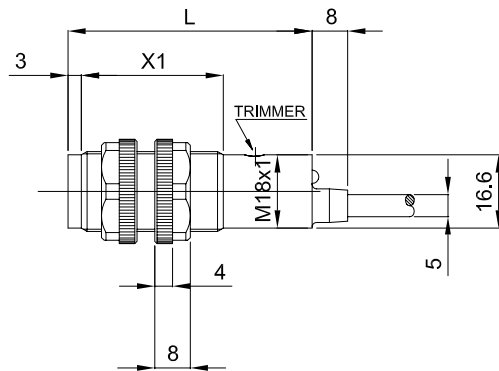

AC AXIAL VERSION

	MODELS	
	with trimmer	without trimmer
X1	52	42
L	75	65

M12 CONNECTOR

RADIAL VERSION

	MODELS		
	mod. B	mod. F/G	other models
L	19.5	20.5	16.5

DC AXIAL VERSION

	MODELS		
	without trimmer	with trimmer (except mod. B)	mod. B
L	55	65	68
X1	32	42	42
X2	3	3	6

M12 CONNECTOR

FIBRE OPTIC VERSION

mm