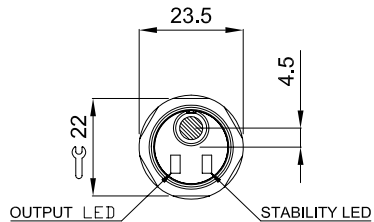

AC AXIAL VERSION

	MODELS	
	with trimmer	without trimmer
X1	52	42
L	75	65

M12 CONNECTOR

RADIAL VERSION

	MODELS		
	mod. B	mod. F/G	other models
L	19.5	20.5	16.5

DC AXIAL VERSION

	MODELS		
	without trimmer	with trimmer (except mod. B)	mod. B
L	55	65	68
X1	32	42	42
X2	3	3	6

M12 CONNECTOR

FIBRE OPTIC VERSION

mm