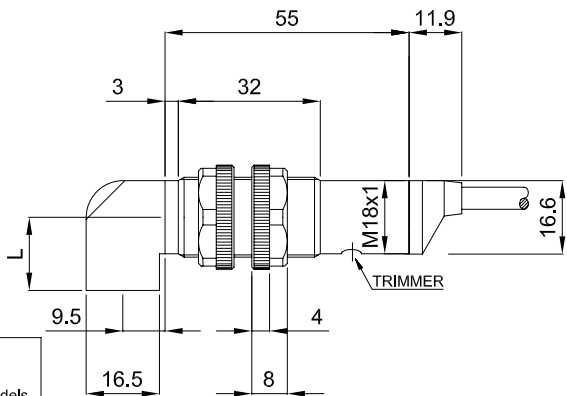

AC AXIAL VERSION

	MODELS	
	with trimmer	without trimmer
X1	52	42
L	75	65

M12 CONNECTOR

RADIAL VERSION

	MODELS		
	mod. B	mod. F/G	other models
L	19.5	20.5	16.5

DC AXIAL VERSION

	MODELS		
	without trimmer	with trimmer (except mod. B)	mod. B
L	55	65	68
X1	32	42	42
X2	3	3	6

M12 CONNECTOR

FIBRE OPTIC VERSION

mm