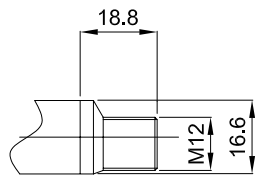

AC AXIAL VERSION

	MODELS	
	with trimmer	without trimmer
X1	52	42
L	75	65

M12 CONNECTOR

RADIAL VERSION

	MODELS		
	mod. B	mod. F/G	other models
L	19.5	20.5	16.5

DC AXIAL VERSION

	MODELS		
	without trimmer	with trimmer (except mod. B)	mod. B
L	55	65	68
X1	32	42	42
X2	3	3	6

M12 CONNECTOR

FIBRE OPTIC VERSION

mm