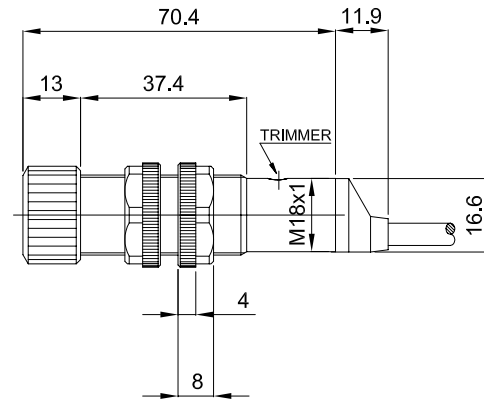

AC AXIAL VERSION

	MODELS	
	with trimmer	without trimmer
X1	52	42
L	75	65

M12 CONNECTOR

RADIAL VERSION

	MODELS		
	mod. B	mod. F/G	other models
L	19.5	20.5	16.5

DC AXIAL VERSION

	MODELS		
	without trimmer	with trimmer (except mod. B)	mod. B
L	55	65	68
X1	32	42	42
X2	3	3	6

M12 CONNECTOR

FIBRE OPTIC VERSION

mm