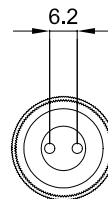

AC AXIAL VERSION

	MODELS	
	with trimmer	without trimmer
X1	52	42
L	75	65

M12 CONNECTOR

RADIAL VERSION

	MODELS		
	mod. B	mod. F/G	other models
L	19.5	20.5	16.5

DC AXIAL VERSION

	MODELS		
	without trimmer	with trimmer (except mod. B)	mod. B
L	55	65	68
X1	32	42	42
X2	3	3	6

M12 CONNECTOR

FIBRE OPTIC VERSION

mm