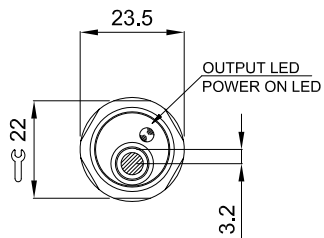

AC AXIAL VERSION

	MODELS	
	with trimmer	without trimmer
X1	52	42
L	75	65

M12 CONNECTOR

RADIAL VERSION

	MODELS		
	mod. B	mod. F/G	other models
L	19.5	20.5	16.5

DC AXIAL VERSION

	MODELS		
	without trimmer	with trimmer (except mod. B)	mod. B
L	55	65	68
X1	32	42	42
X2	3	3	6

M12 CONNECTOR

FIBRE OPTIC VERSION

mm